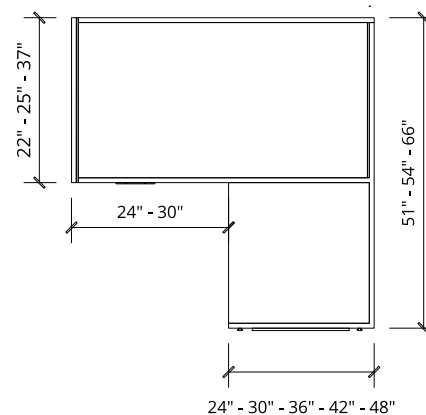

Features

- Clear or frosted tempered glass
- Laminate lower section
- 6 mm tempered glass can be cleaned with healthcare-grade cleaners
- Levelers
- Powder coated aluminum frame and fasteners

Sizes

Dimensions

Heights: 51", 54", 66"

Widths (on floor): 24", 30", 36", 42", 48"

Options

Glass (upper section)

Clear tempered glass

Frosted tempered glass

Laminates (lower section)

Metal Paints