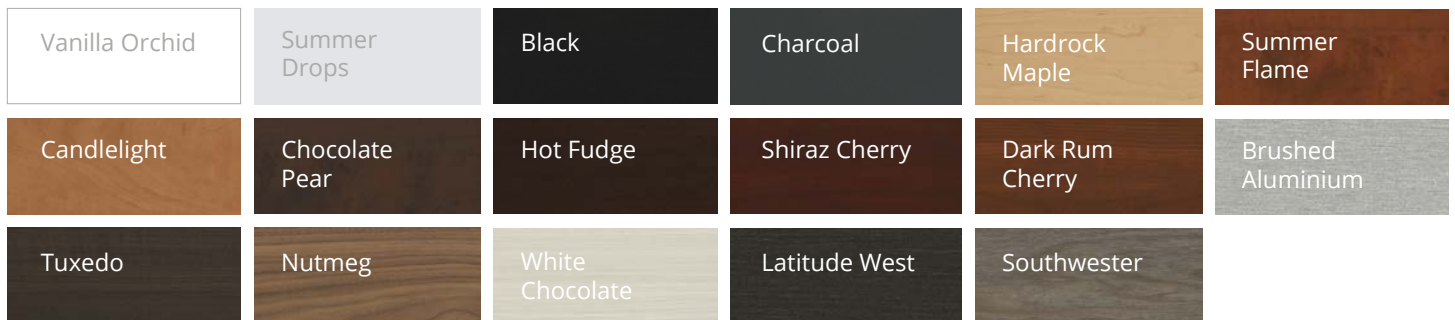

Heights: 51", 54", 66"

Widths (on floor): 24", 30", 36", 42", 48"

Options

Glass (upper section)

Clear tempered glass

Frosted tempered glass

Laminates (lower section)

Metal Paints