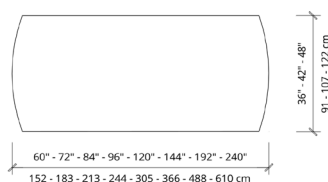

Table tops

Rectangle

Trapezoid

Arc

Boat

Racetrack

The height is 29" / 73 cm.

Options

Laminates

[wurkfurniture.com/
boardroom-tables](http://wurkfurniture.com/boardroom-tables)

MADE IN
WITH ❤️ CANADA

[wurkfurniture.com/
life-time-warranty](http://wurkfurniture.com/life-time-warranty)

würk
furniture.com

Würk Furniture Inc.
6575 Kestrel Rd
Mississauga, ON L5T 1P4
905-670-9660