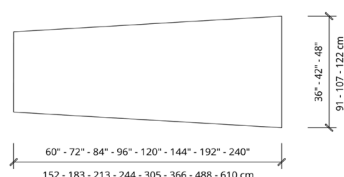

Table tops

Rectangle

Trapezoid

Arc

Boat

Racetrack

The height is 29" / 73 cm.

Options

Laminates

[wurkfurniture.com/
boardroom-tables](http://wurkfurniture.com/boardroom-tables)

MADE IN
WITH ❤️ CANADA

[wurkfurniture.com/
life-time-warranty](http://wurkfurniture.com/life-time-warranty)

würk
furniture.com

Würk Furniture Inc.
6575 Kestrel Rd
Mississauga, ON L5T 1P4
905-670-9660