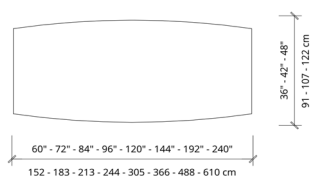

### Rectangle

### Racetrack

The height is 29" / 73 cm.