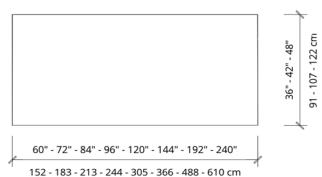

Table tops

Rectangle

Trapezoid

Arc

Boat

Racetrack

The height is 29" / 73 cm.

Options

Laminates

[wurkfurniture.com/
boardroom-tables](http://wurkfurniture.com/boardroom-tables)

MADE IN
WITH ❤️ CANADA

[wurkfurniture.com/
life-time-warranty](http://wurkfurniture.com/life-time-warranty)

würk
furniture.com

Würk Furniture Inc.
6575 Kestrel Rd
Mississauga, ON L5T 1P4
905-670-9660