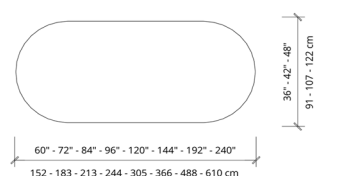

### Rectangle

### Trapezoid

### Arc

### Racetrack

The height is 29" / 73 cm.