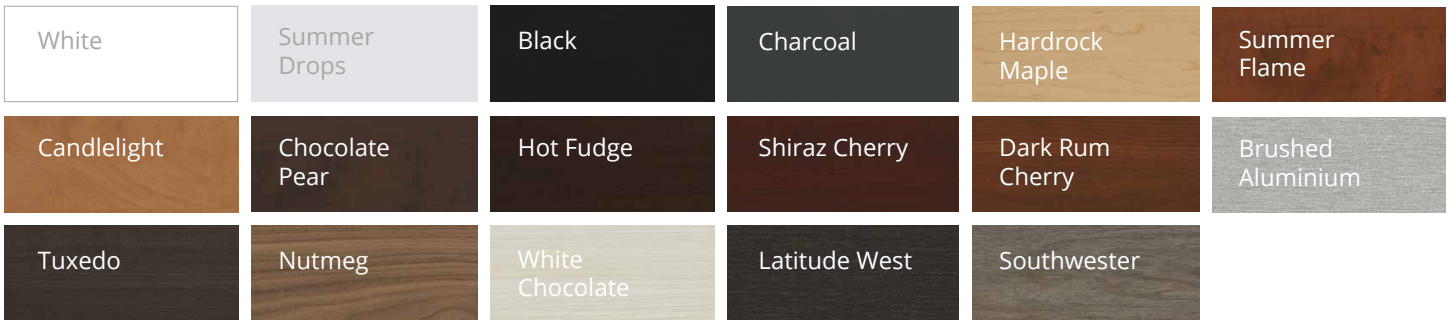

2432

2930

2905

2909

Options

Laminates

Metal Paints

Handles

Grommet

Panel Fabrics

And 57 more at wurkfurniture.com/colours.

RTA: The desk are flat-packed and Ready To Assemble thanks to Snap-In technology. The height of the desks is 29".

wurkfurniture.com/typicals